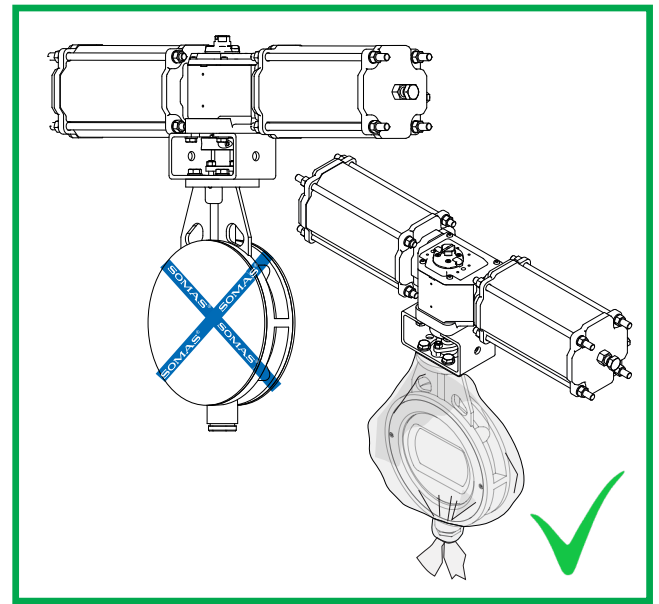

Storage Instruction For Somas Valves and Accessories

Ti-935 EN

Edition: 2022-02

**Store it in a dry and clean place.
Do not store in direct contact with the floor.**

阀门须存放在干燥、洁净的位置。
不要与地面直接接触存放。

**Keep the valve and its accessories in its
original packaging during storage.**